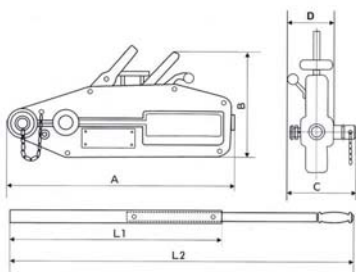

MATERIAL HANDLING

Kanazawa Lever Hoist - HRH Series

Model	AQ01072	AQ01073	AQ01075	AQ01077	AQ01078	
Capacity	ton	0.5	0.75	1.5	3	6
Standard lift	m	1	1	1.5	1.5	1.5
Proof test load	KN	4	11	22	44	88
Headroom (drawn close up)	mm	240	321	376	475	495
Effort required to lift rated load	kg	26	15	23	30	33
No. of columns of load chain		1	1	1	1	2
Load chain	mm	4 x 12	6 x 18	8 x 24	10 x 30	10 x 3
Dimensions mm	A	240	321	376	475	495
	B	23	23.8	28.6	42.9	50.8
	C	26	28.5	31.8	39.7	43
	D	13	17.5	20.6	31.8	34.5
	E	150	279	413	413	413
	F	55	111	121	191	191
	G	25	56	60	86	94
	H	30	56	60	106	106
	J	90	151	175	200	200
	K	20	60	76	86	86
L	70	90	100	116	116	
Net weight	kg	2.3	6.8	12	20	30

Features

- Rugged steel body construction
- Light weight, compact and portable
- Short 360° rotating handle with low handle effort
- Easy free chain pull
- Impact resistant
- Latch-type swivel hooks
- High-tensile alloy chain
- Hook opening before chain break

Cable Puller

Model	AQ01115	AQ01116	AQ01117	
Rated Capacity	kg	800	1600	3200
Rope advance per full stroke cycle		60	60	40
Rope Diameter	mm	8.4	11.5	16
Lever pull at rated load	daN	24	30	50
Proof Test Load	daN	1200	2400	4800
Net Weight (Without cable)	kg	7	14	21
Dimensions	A	430	545	680
	B	240	270	330
	C	64	102	116
	D	60	97	110
L1	mm	-	800	800
L2	mm	800	1200	1200

Kanazawa Bearing Swivel (Jaw-Jaw)

(Jaw-Jaw)

AQ00253

Code No.	Size	S.W.L	Net Wt (kg)
AQ00253	KJJ-101	1 T	1.9
AQ00254	KJJ-102	2 T	2.5
AQ00255	KJJ-103	3 T	4.2
AQ00256	KJJ-105	5 T	8
AQ00257	KJJ-106	10 T	20

Kanazawa Bearing Swivel (Eye-Jaw)