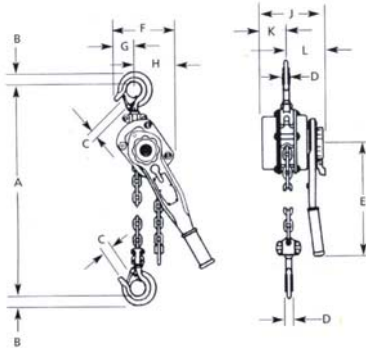

MATERIAL HANDLING

Kanazawa Lever Hoist - HRH Series

Model	AQ01072	AQ01073	AQ01075	AQ01077	AQ01078	
Capacity	ton	0.5	0.75	1.5	3	6
Standard lift	m	1	1	1.5	1.5	1.5
Proof test load	KN	4	11	22	44	88
Headroom (drawn close up)	mm	240	321	376	475	495
Effort required to lift rated load	kg	26	15	23	30	33
No. of columns of load chain		1	1	1	1	2
Load chain	mm	4 x 12	6 x 18	8 x 24	10 x 30	10 x 3
Dimensions mm	A	240	321	376	475	495
	B	23	23.8	28.6	42.9	50.8
	C	26	28.5	31.8	39.7	43
	D	13	17.5	20.6	31.8	34.5
	E	150	279	413	413	413
	F	55	111	121	191	191
	G	25	56	60	86	94
	H	30	56	60	106	106
	J	90	151	175	200	200
	K	20	60	76	86	86
L	70	90	100	116	116	
Net weight	kg	2.3	6.8	12	20	30

Features

- Rugged steel body construction
- Light weight, compact and portable
- Short 360° rotating handle with low handle effort
- Easy free chain pull
- Impact resistant
- Latch-type swivel hooks
- High-tensile alloy chain
- Hook opening before chain break

Cable Puller

Model	AQ01115	AQ01116	AQ01117	
Rated Capacity	kg	800	1600	3200
Rope advance per full stroke cycle		60	60	40
Rope Diameter	mm	8.4	11.5	16
Lever pull at rated load	daN	24	30	50
Proof Test Load	daN	1200	2400	4800
Net Weight (Without cable)	kg	7	14	21
Dimensions	A	430	545	680
	B	240	270	330
	C	64	102	116
	D	60	97	110
L1	mm	-	800	800
L2	mm	800	1200	1200

Kanazawa Bearing Swivel (Jaw-Jaw)

(Jaw-Jaw)

AQ00253

Code No.	Size	S.W.L	Net Wt (kg)
AQ00253	KJJ-101	1 T	1.9
AQ00254	KJJ-102	2 T	2.5
AQ00255	KJJ-103	3 T	4.2
AQ00256	KJJ-105	5 T	8
AQ00257	KJJ-106	10 T	20

Kanazawa Bearing Swivel (Eye-Jaw)